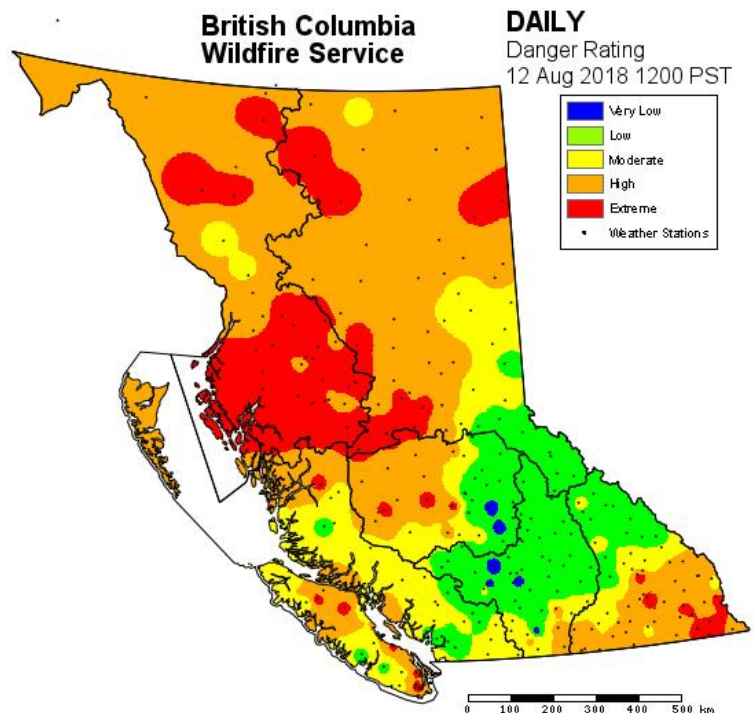

WILDFIRE UPDATE

Quesnel Zone—Cariboo Fire Centre

Wildfires of Note

Up to date information on all Wildfires of Note can be found at www.bcwildfire.ca

Shag Creek Fire (C11837):

Size: 8,410 hectares (mapped)

Resources: No resources are currently on this fire due to safety reasons.

Blackwater River Fire (C12328):

Size: 4,519 hectares (mapped)

Resources: Eight personnel, six pieces of heavy equipment and one helicopter is on site.

Update: Ground crews will be working to establish guard on the east flank today. An Evacuation Alert is in place and the Order was expanded by the Cariboo Regional District. For more information, please visit the Cariboo Regional District Website: www.cariboord.bc.ca.

Narcosli Creek (C12302):

Size: 3,788 hectares (estimated)

Resources: 104 personnel, 10 pieces of heavy equipment and five helicopters are on site.

Update: this fire is 30 per cent contained. Yesterday, successful burn operations were completed to remove unburned fuels from the fires' path. The fire is now 80 per cent guarded around the perimeter. Heavy equipment and ground crews worked through the night. Crews will focus on strengthening containment lines in the west and south